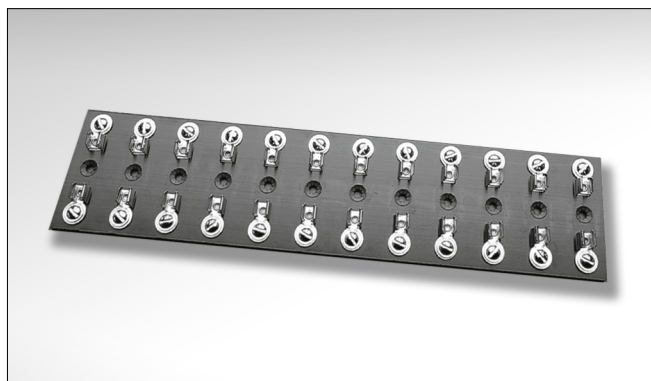

## 356/359 Screw Terminal Laminated Base Terminal for 3AG/AB Fuses

### Dimensions

Fuse Type	A	B	C	D	E
3AG/3AB	See ordering information	2.38" [60.5mm]	.25" [6.4mm]	.91" [23.1mm]	.73" [18.5mm]

### Product Characteristics

<b>Compatible Fuse Size</b>	<b>3AG/AB</b>
<b>Electical</b>	356 Series Rated at 15 Amp. / 600 V AC/DC 359 Series rated at 30 Amp. / 600 V AC/DC
<b>Clip/Terminals</b>	356 000 Series: Nickel-plated spring brass 359 000 Series: Silver-plated beryllium copper
<b>Terminals</b>	B-32THD screw type
<b>Base</b>	Black phenolic laminate.
<b>Mounting Hole</b>	3AG Block: Reference Dimensions .142"/.147" [3.6/3.7mm] diameter with .295"/.302" [7.5/7.7mm] x82" [20.8mm] C.S.