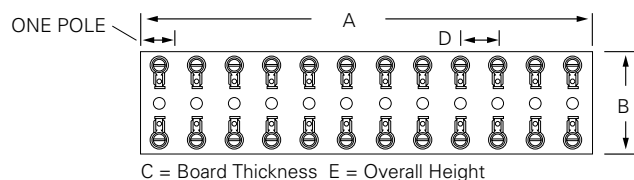

## 356/359 Screw Terminal Laminated Base Terminal for 3AG/AB Fuses

### Dimensions

Fuse Type	A	B	C	D	E
3AG/3AB	See ordering information	2.38" [60.5mm]	.25" [6.4mm]	.91" [23.1mm]	.73" [18.5mm]

### Product Characteristics

<b>Compatible Fuse Size</b>	<b>3AG/AB</b>
<b>Electical</b>	356 Series Rated at 15 Amp. / 600 V AC/DC 359 Series rated at 30 Amp. / 600 V AC/DC
<b>Clip/Terminals</b>	356 000 Series: Nickel-plated spring brass 359 000 Series: Silver-plated beryllium copper
<b>Terminals</b>	B-32THD screw type
<b>Base</b>	Black phenolic laminate.
<b>Mounting Hole</b>	3AG Block: Reference Dimensions .142"/.147" [3.6/3.7mm] diameter with .295"/.302" [7.5/7.7mm] x82" [20.8mm] C.S.

# of Poles	Dimension "A" [mm]	Ordering Number	
1	.78" [19.8]	<b>03560001Z</b>	<b>03590001Z</b>
2	1.69" [42.9]	<b>03560002Z</b>	<b>03590002Z</b>
3	2.59" [65.8]	<b>03560003Z</b>	<b>03590003Z</b>
4	3.50" [88.9]	<b>03560004Z</b>	<b>03590004Z</b>
5	4.41" [112.0]	<b>03560005Z</b>	<b>03590005Z</b>
6	5.31" [134.9]	<b>03560006Z</b>	<b>03590006Z</b>
7	6.21" [157.7]	<b>03560007Z</b>	<b>03590007Z</b>
8	7.12" [180.8]	<b>03560008Z</b>	<b>03590008Z</b>
9	8.03" [204.0]	<b>03560009Z</b>	<b>03590009Z</b>
10	8.94" [227.1]	<b>03560010Z</b>	<b>03590010Z</b>
11	9.84" [250.0]	<b>03560011Z</b>	<b>03590011Z</b>
12	10.75" [273.1]	<b>03560012Z</b>	<b>03590012Z</b>