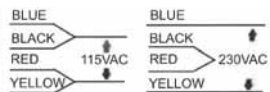

Model Number 92 x 25	Speed (RPM)	Airflow (CFM)	Noise (dB)	Volts AC	Voltage Range	Watts	Max. Static Pressure ("H2O)
OA92AP-11/22-1WB	3000	35	30	115/230	100~240	13	.20
OA92AP-11/22-2WB	2300	27	22	115/230	100~240	10	.14
OA92AP-11/22-3WB	1900	22	19	115/230	100~240	6	.09

Model Number 92 x 38	Speed (RPM)	Airflow (CFM)	Noise (dB)	Volts AC	Voltage Range	Watts	Max. Static Pressure ("H2O)
OA938AP-11/22-1WB	3100	50	32	115/230	100~240	9	.22
OA938AP-11/22-2WB	2400	39	23	115/230	100~240	5	.17
OA938AP-11/22-3WB	1800	26	19	115/230	100~240	3	.10

Model Number 120 x 25	Speed (RPM)	Airflow (CFM)	Noise (dB)	Volts AC	Voltage Range	Watts	Max. Static Pressure ("H2O)
OA125AP-11/22-1WB	2900	81	32	115/230	100~240	13	.23
OA125AP-11/22-2WB	2300	60	27	115/230	100~240	10	.18
OA125AP-11/22-3WB	1600	42	22	115/230	100~240	6	.12

Model Number 120 x 38	Speed (RPM)	Airflow (CFM)	Noise (dB)	Volts AC	Voltage Range	Watts	Max. Static Pressure ("H2O)
OA109AP-11/22-1WB	3000	110	42	115/230	100~240	15	.28
OA109AP-11/22-2WB	2300	71	35	115/230	100~240	11	.24
OA109AP-11/22-3WB	1600	51	25	115/230	100~240	8	.15

Dual voltage fans are connected via 4 power leads. They can be configured for switchable operation.