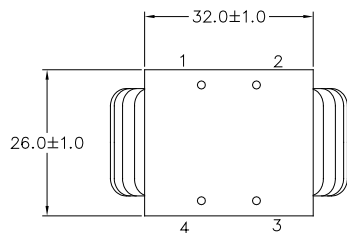

Mechanical

Schematic

PA441xNL

DIMENSION	"A"	"B"	"C"
PA4415NL	42MAX	∅0.8±0.1	∅1.2
PA4416NL	43MAX	∅1.2±0.1	∅1.6

ALL DIMENSIONS ARE IN MM.

SCHEMATIC

SUGGESTED LAND PATTERN

USA +858 674 8100