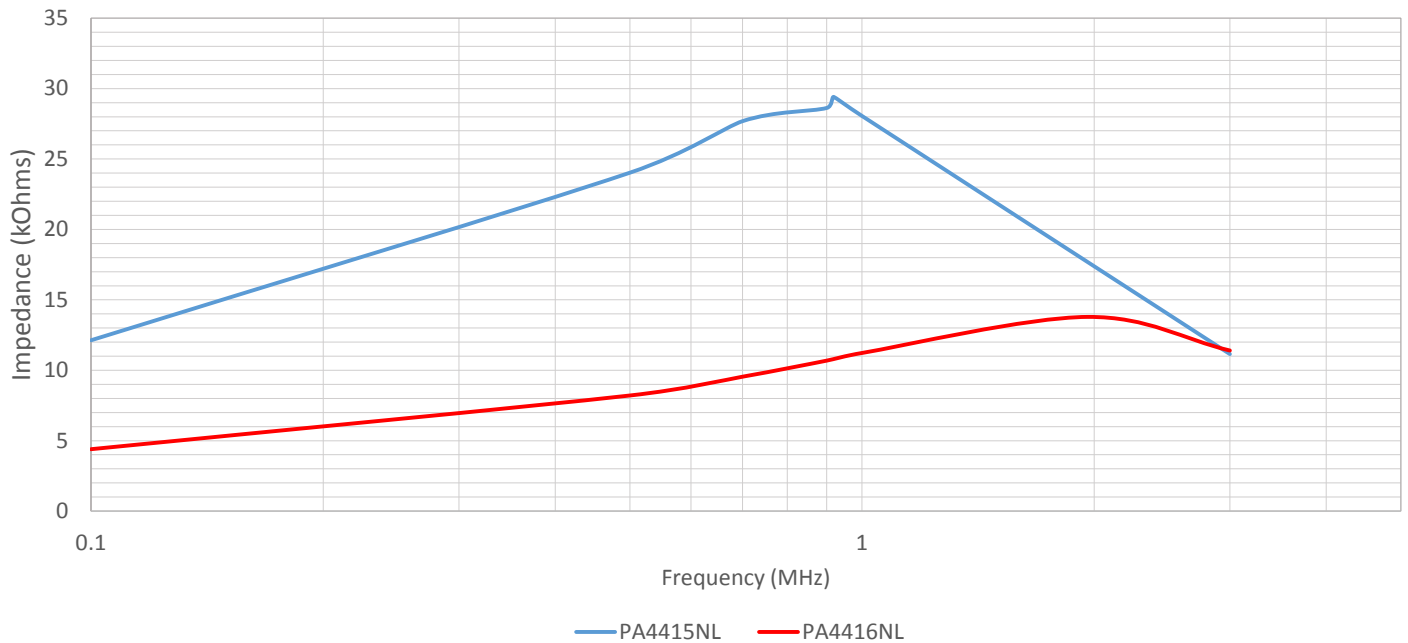

Germany +49 7032 7806 0

Singapore +65 6287 8998

Shanghai +86 21 62787060

China +86 755 33966678

Taiwan +886 3 4356768

THT Common Mode Chokes

PA4415NL and PA4416NL

Impedance vs Frequency, PA4415NL, PA4416NL