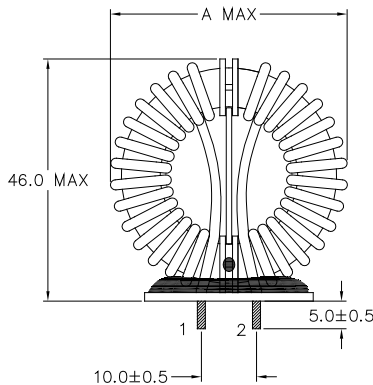

THT Common Mode Chokes

PA4415NL and PA4416NL

- Dielectric Strength: 1500Vrms
- Inductance Range: 14 mH (at 8A) to 35mH (at 5A)
- Height: 46.0 mm Max
- Footprint: 43.0 mm x 26.0 mm
- Voltage Rating: 250 Vac Max, 1500 Vrms Hi-pot

Electrical Specifications @ 25°C - Operating Temperature -40°C to +125°C

Part Number	Inductance (1-4)=(2-3) (mH Min)	Current Rating ¹ (1-4)=(2-3) (A)	DCR (1-4)=(2-3) (mΩ Max)	Self Resonant Frequency (1,2-4,3) (MHz Typ)	Impedance (kOhms Typ at SRF)
PA4415NL	24.5	5.00	90.0	0.92	29.4
PA4416NL	9.8	8.00	27.0	1.96	13.8

Mechanical

Schematic

PA441xNL

DIMENSION	"A"	"B"	"C"
PA4415NL	42MAX	∅0.8±0.1	∅1.2
PA4416NL	43MAX	∅1.2±0.1	∅1.6

ALL DIMENSIONS ARE IN MM.

SCHEMATIC

SUGGESTED LAND PATTERN

USA +858 674 8100