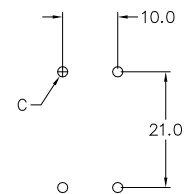

Mechanical

Schematic

PA441xNL

DIMENSION	"A"	"B"	"C"
PA4415NL	42MAX	∅0.8±0.1	∅1.2
PA4416NL	43MAX	∅1.2±0.1	∅1.6

ALL DIMENSIONS ARE IN MM.

SCHEMATIC

SUGGESTED LAND PATTERN

USA +858 674 8100