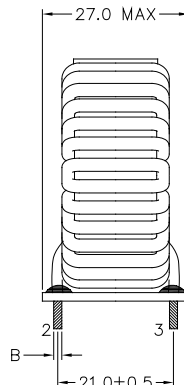

THT Common Mode Chokes

PA4415NL and PA4416NL

- Dielectric Strength: 1500Vrms
- Inductance Range: 14 mH (at 8A) to 35mH (at 5A)
- Height: 46.0 mm Max
- Footprint: 43.0 mm x 26.0 mm
- Voltage Rating: 250 Vac Max, 1500 Vrms Hi-pot

Electrical Specifications @ 25°C - Operating Temperature -40°C to +125°C

Part Number	Inductance (1-4)=(2-3) (mH Min)	Current Rating ¹ (1-4)=(2-3) (A)	DCR (1-4)=(2-3) (mΩ Max)	Self Resonant Frequency (1,2-4,3) (MHz Typ)	Impedance (kOhms Typ at SRF)
PA4415NL	24.5	5.00	90.0	0.92	29.4
PA4416NL	9.8	8.00	27.0	1.96	13.8

Mechanical

Schematic

PA441xNL

DIMENSION	"A"	"B"	"C"
PA4415NL	42MAX	∅0.8±0.1	∅1.2
PA4416NL	43MAX	∅1.2±0.1	∅1.6

ALL DIMENSIONS ARE IN MM.

SCHEMATIC

SUGGESTED LAND PATTERN

USA +858 674 8100