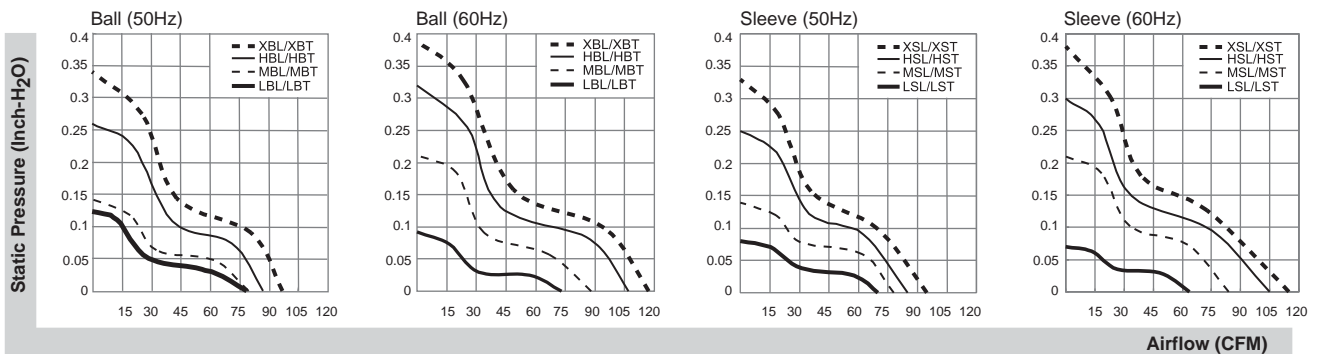

Air Flow-Static Pressure Characteristics